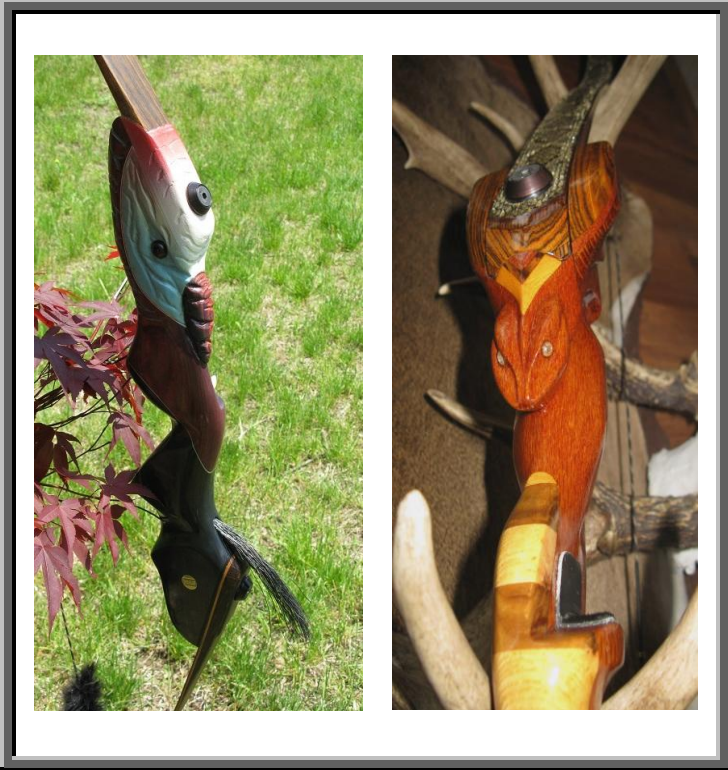

Or, if it is a custom theme you want handcarved...